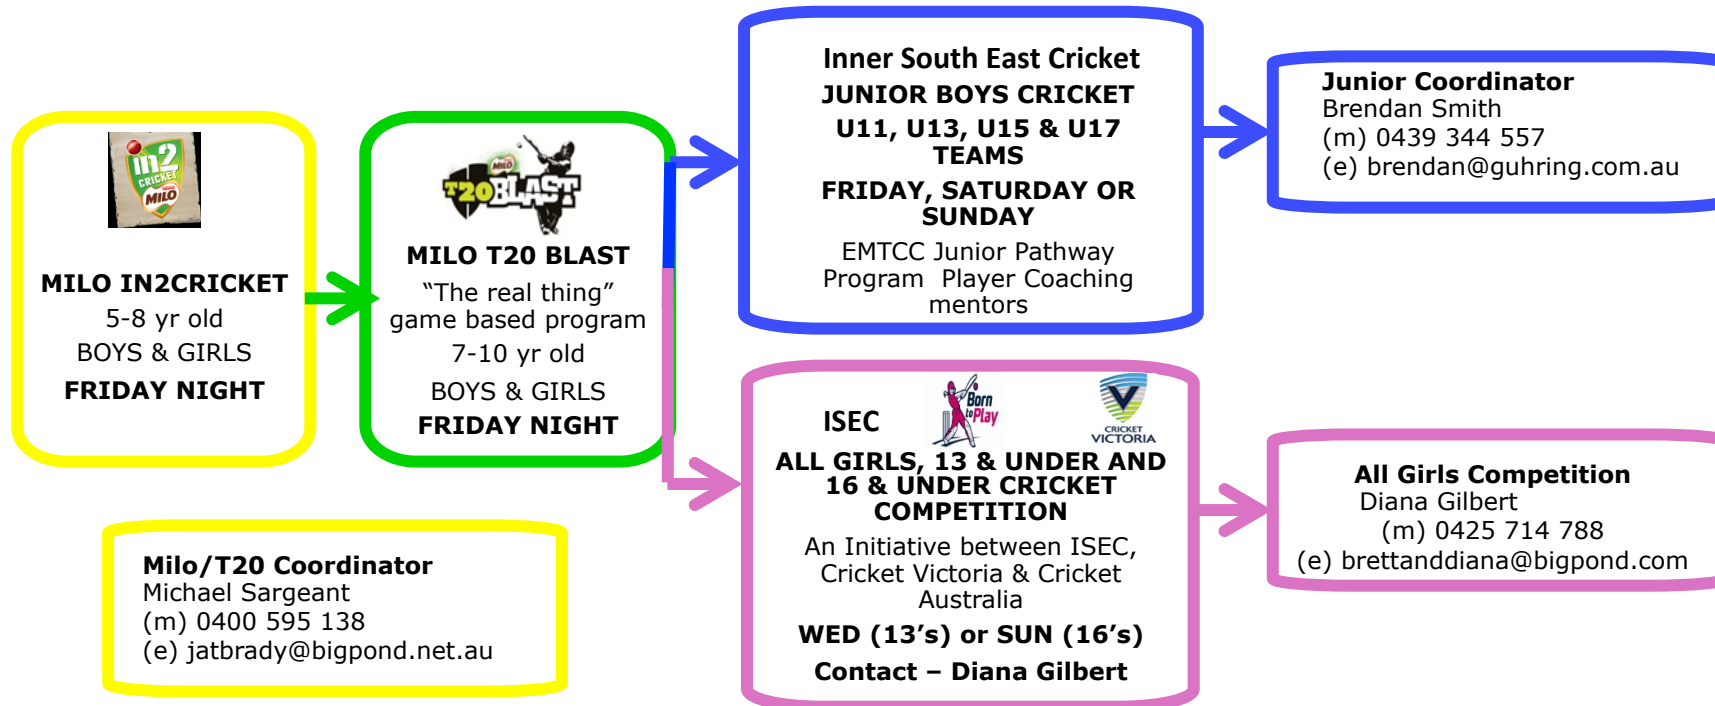

JUNIOR CRICKET PROGRAMS: 2017-18
Waverley Oval, 425 Waverley Rd, East Malvern.
Melway Map: 69 A2

Junior Registration Day: Sunday August 27, 10am to 12pm
or

Register online at: www.emtcc2.vic.cricket.com.au